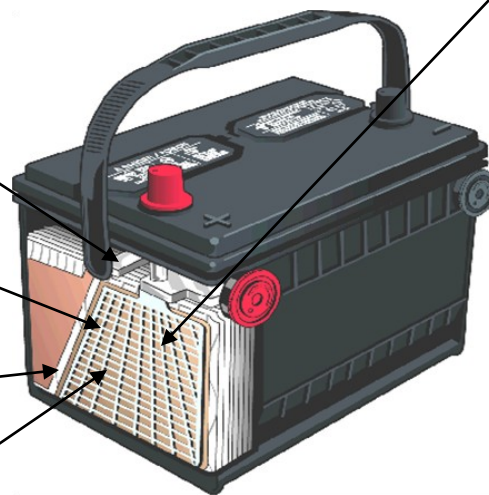

ACDelco Batteries

ACDelco Professional 5YR Battery

Fusion Weld

High integrity, low porosity weld reduces corrosion resulting in longer battery life

Negative Paste Formulation

Extreme bond resists flaking to improve overall performance and increase life

Framed Positive Grid

Optimized for conductivity, Powerframe™ technology is vibration resistant and offers superior cycling performance

Robust Envelope Separator

Improves acid circulation allowing the battery to remain cooler, extending battery life

High Purity Alloy

Calcium alloy increases cycle life, improves performance and minimizes gassing

ACDelco Professional 5YR Battery Specs

ACDelco Part #	Reserve Capacity (min)	SAE CCA	ACDelco Part #	Reserve Capacity (min)	SAE CCA
24-5YR	70	525	58-5YR	60	500
24R5YR	70	525	58R5YR	85	460
25-5YR	100	460	65-5YR	80	650
26-5YR	75	405	70-5YR	85	470
26R5YR	85	450	70DT5YR	62	375
34-5YR	90	540	75-5YR	65	550
35-5YR	80	500	78-5YR	90	550
42-5YR	75	500	78DT5YR	100	550
51-5YR	75	425	85-5YR	90	530
51R5YR	75	425	86-5YR	90	525
			96R5YR	95	550