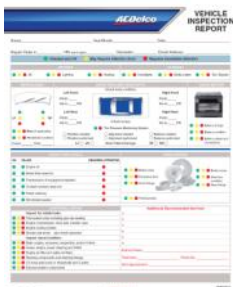

DuraStop part #17D727CH = Advantage part #14D727CH

ACDelco Brake Offering

Category	ACDelco OE Service	ACDelco DuraStop	ACDelco Advantage	ACDelco Performance
Vehicle Applications	GM Applications	GM and Non-GM Applications	GM and Non-GM Applications	Police Applications
Warranty	12 Month/12,000 Miles	Limited Lifetime Warranty	12 Month/12,000 miles	12 Month/12,000 Miles
Notes & Testing	These parts allow the customer to keep the parts on the vehicle that it was designed with.	D ³ EA [®] Certified	SAEJ2430 and SAEJ2784 Testing; along with BEEP Analysis	D ³ EA [®] and PPSV [®] Certified

Selling Points

- Inspection, Inspection, Inspection - Utilize **Multi-Point Vehicle Inspection** forms to show the customer that you have checked their brakes.
 - ⇒ MPVI forms may be ordered by calling (866) 700-0001
 - ⇒ Item #AM-FM-0065-09 (\$40 for a carton of 500 forms)
- Shop the competition to develop a competitive price menu on installed brakes.
- Utilize the limited lifetime warranty on ACDelco DuraStop brake pads to differentiate between ACDelco DuraStop and ACDelco Advantage brake services.