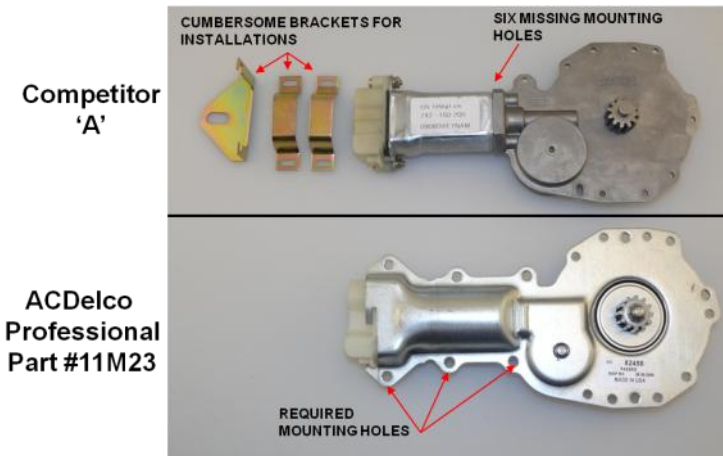

Over 3,000 part
numbers that fit right,
the first time.

OES Part #
Professional Part #11R297
97-05 Chevrolet Malibu
04-05 Chevrolet Classic
Power Window Regulator
Front Left

Check the
electronic parts
catalog for more
applications and full
application details.

Competitor 'A' has a generic part with multiple connectors and mounting hole that may not line up properly.

ACDelco parts are engineered to be a direct replacement for the vehicle it's being installed on.